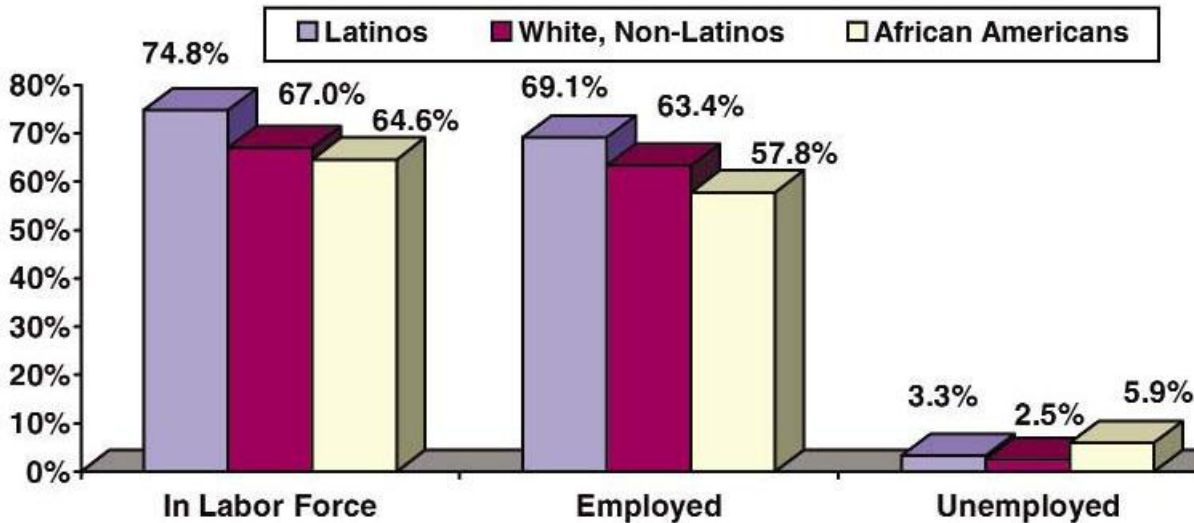

## 2000 NC Employment Status

### 2000 NC Employment Status

EMPLOYMENT STATUS FOR THE NORTH CAROLINA POPULATION 16 YEARS AND OLDER (2000)

Usage Statement: