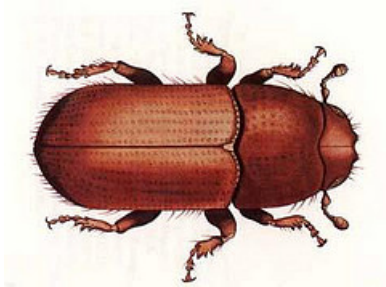

Pine Bark Beetles ^[1]

Share it now!

Pine Bark Beetles

Southern Pine Beetle. Image courtesy of U.S. Department of

by Lisa D. Smith, 2006Agriculture.

^[2]

Three species of pine bark beetles—ips beetles ^[3], black turpentine beetles ^[4], and southern pine beetles ^[5]—destroy significant numbers of North Carolina's extensive pine tree population each year. Of these pests, the southern pine beetle, characterized by a short, dark reddish brown winged body, is the most serious threat to North Carolina pines ^[6]. These beetles breed in all species of yellow, white, red, and spruce pines, preferring shortleaf, loblolly, Virginia, and pitch pines ^[6]. Southern pine beetles will attack healthy trees and can kill several hundred acres during a single outbreak. Affected trees are characterized by browned tree crowns and S-shaped galleries under the bark. Southern pine beetle infestation usually kills trees by attracting a blue stain fungus that weakens the connective tissue of the tree and renders it useless for timber. Each year, southern pine beetles destroy North Carolina timber worth hundreds of millions of dollars; good forestry management practices are the best defense against all three varieties, as weak or damaged trees are always attractive hosts.

References:

James A. Beal and Calvin L. Massey, *Bark Beetles and Ambrosia Beetles (Coleoptera: Scolytoidea): With Special Reference to Species Occurring in North Carolina* (1945).

Eric Day, "Bark Beetles," Virginia Cooperative Extension Publication No. 444-216 (1996).

Image Credit:

Southern Pine Beetle. Image courtesy of U.S. Department of Agriculture. Available from <https://www.flickr.com/photos/usdagov/6347142479/> ^[2] (accessed August 22, 2012).

Subjects:

[Agriculture](#) ^[7]