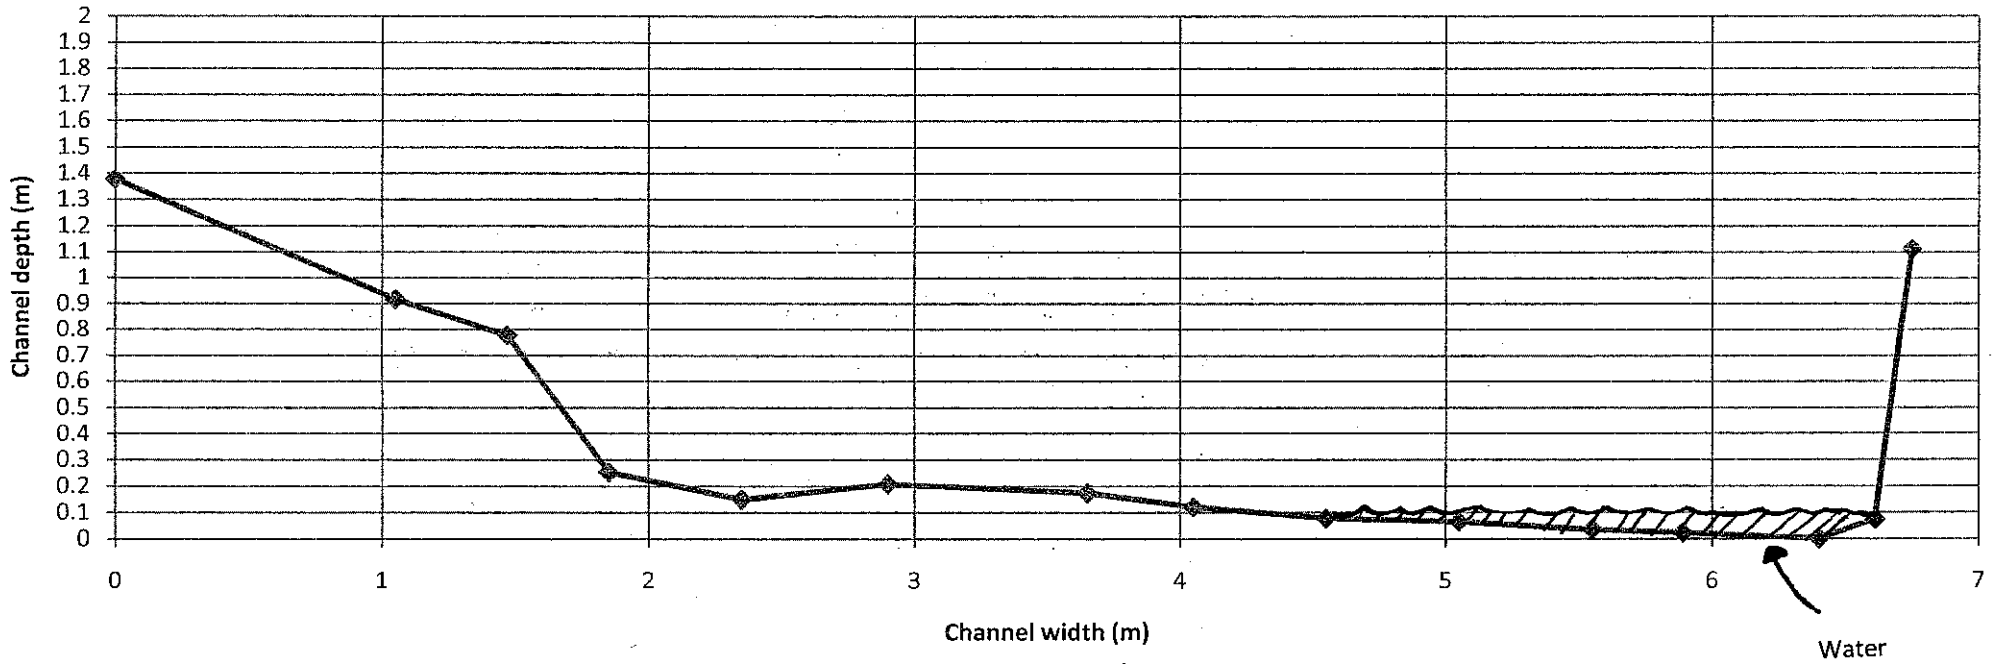

Upper Mud Creek Channel Shape

Legend

1 meter

Lower Mud Creek Channel Shape

Legend

Mud Tributary Channel Shape

Legend

1 meter